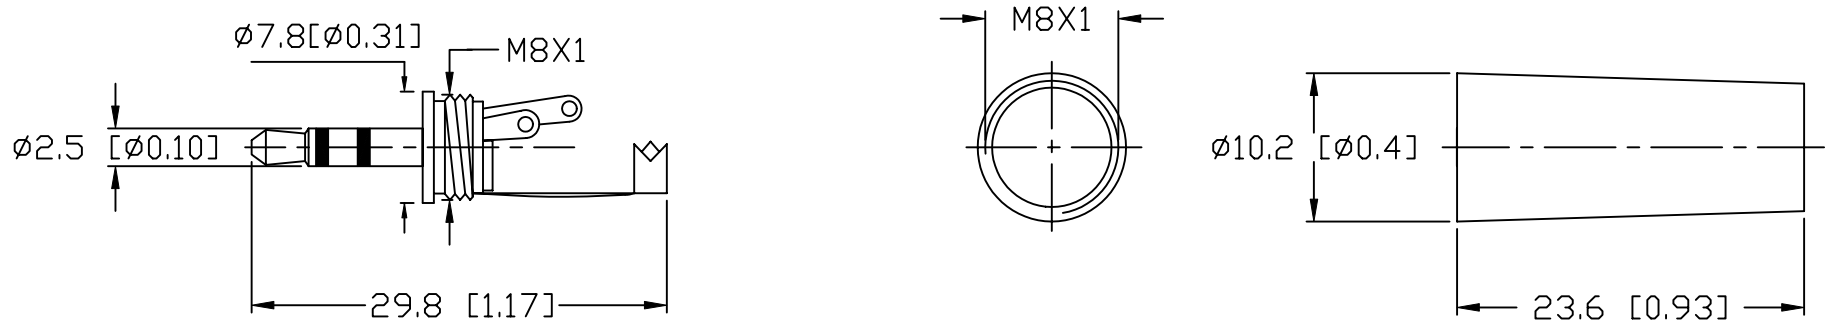

CAP

ITEM:	DESCRIPTION:	MATERIAL/FINISH:	QTY.
1	Ø2.5MM STEREO PLUG	BRASS, NICKEL PLATED	1
2	CAP	ABS, BLACK COLOR	1

DESIGNED:			SYM.	DATE:	DESCRIPTION OF REVISIONS:	DRAWN:	APPD:	TOLERANCE:	PART NO:	SI-342
DRAWN:	HV	10/01/98	▲	10.03.99	NEW	GAT	JF	TO 1 DECIMAL PLACE: ±.3 TO 2 DECIMAL PLACES: ±.13	TITLE:	2.5mm AUDIO PLUG
CHECKED:	GAT	11/29/06	▲	11.29.06	General spec updated	GAT	JF			
APPROVED:	JF	12/04/06	▲	.	.			AS ANGLES:	SHEET:	1 OF 1
3RD ANGLE		UNIT:		mm[IN]	SCALE:	2:1	REV:	B		