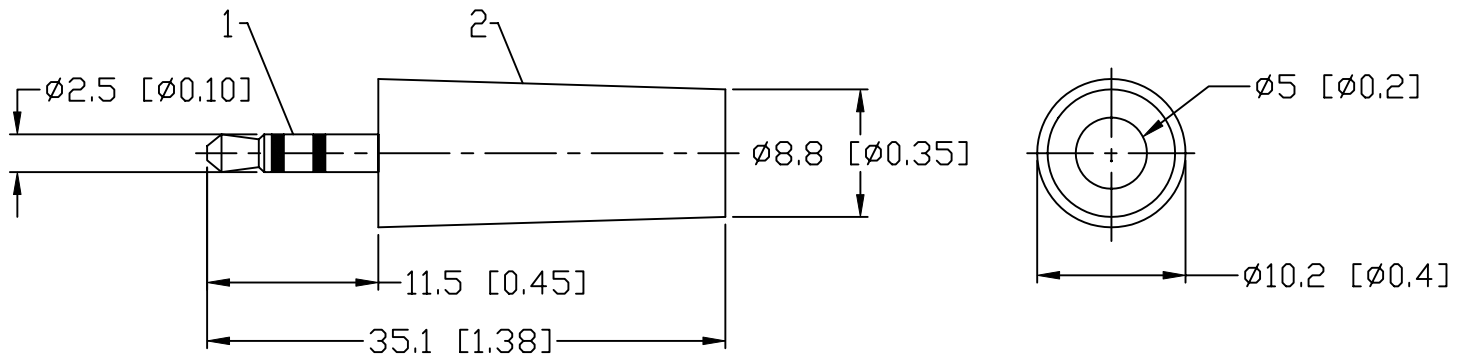

CAP

ITEM:	DESCRIPTION:	MATERIAL/FINISH:	QTY.
1	Ø2.5MM STEREO PLUG	BRASS, NICKEL PLATED	1
2	CAP	ABS, BLACK COLOR	1

DESIGNED:			SYM.	DATE:	DESCRIPTION OF REVISIONS:	DRAWN:	APPD:	TOLERANCE:	PART NO:	SI-342
DRAWN:	HV	10/01/98	▲	10.03.99	NEW	GAT	JF	TO 1 DECIMAL PLACE: ±.3 TO 2 DECIMAL PLACES: ±.13	TITLE:	2.5mm AUDIO PLUG
CHECKED:	GAT	11/29/06	▲	11.29.06	General spec updated	GAT	JF			
APPROVED:	JF	12/04/06	▲	.	.			AS ANGLES:	SHEET:	1 OF 1
3RD ANGLE		UNIT:		mm[IN]	SCALE:	2:1	REV:	B		